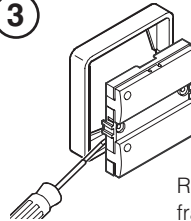

Mounting

The insert can be installed in LK FUGA® frames (50, 63 or 68 mm) either in the standard height or in the height 14 or 21 mm. Fits 45x45 mm inserts in CLIC® line adapter (vertical/horizontal) for installation channels. By direct mounting on a wall use either countersunk 3.5x2 mm chipboard screws (e.g. HFC 324) or 2.7 mm diameter wood screws

(e.g. NKT NOKA). If the product is mounted on concrete box or flush mounted box then use wood screws with a length 40 mm for fastening. If mounted on stand-alone box use a screw-insertion part.

1

To remove the rockers, insert a screwdriver under the dowel on one side.

2

Remove the screws.

3

Remove the cartridge from the frame using a screwdriver.

4

Remove the cartridge from the frame using a screwdriver.

Technical data

Module size	1 and 1½ module
Buttons:	
Nominal voltage	5-24 V DC
Power consumption	1-50 mA (resistive)
Resistance	Max. 100 mOhm at 5 V DC, 1 mA DC
Lifespan	300.000 connections at max. load
LEDs:	
Nominal voltage	24 V DC
Power consumption	24 mW