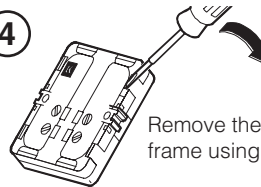

2

Remove the screws.

3

Remove the cartridge from the frame using a screwdriver.

4

Remove the cartridge from the frame using a screwdriver.

Technical data

Module size	1 and 1½ module
Buttons:	
Nominal voltage	5-24 V DC
Power consumption	1-50 mA (resistive)
Resistance	Max. 100 mOhm at 5 V DC, 1 mA DC
Lifespan	300.000 connections at max. load
LEDs:	
Nominal voltage	24 V DC
Power consumption	24 mW